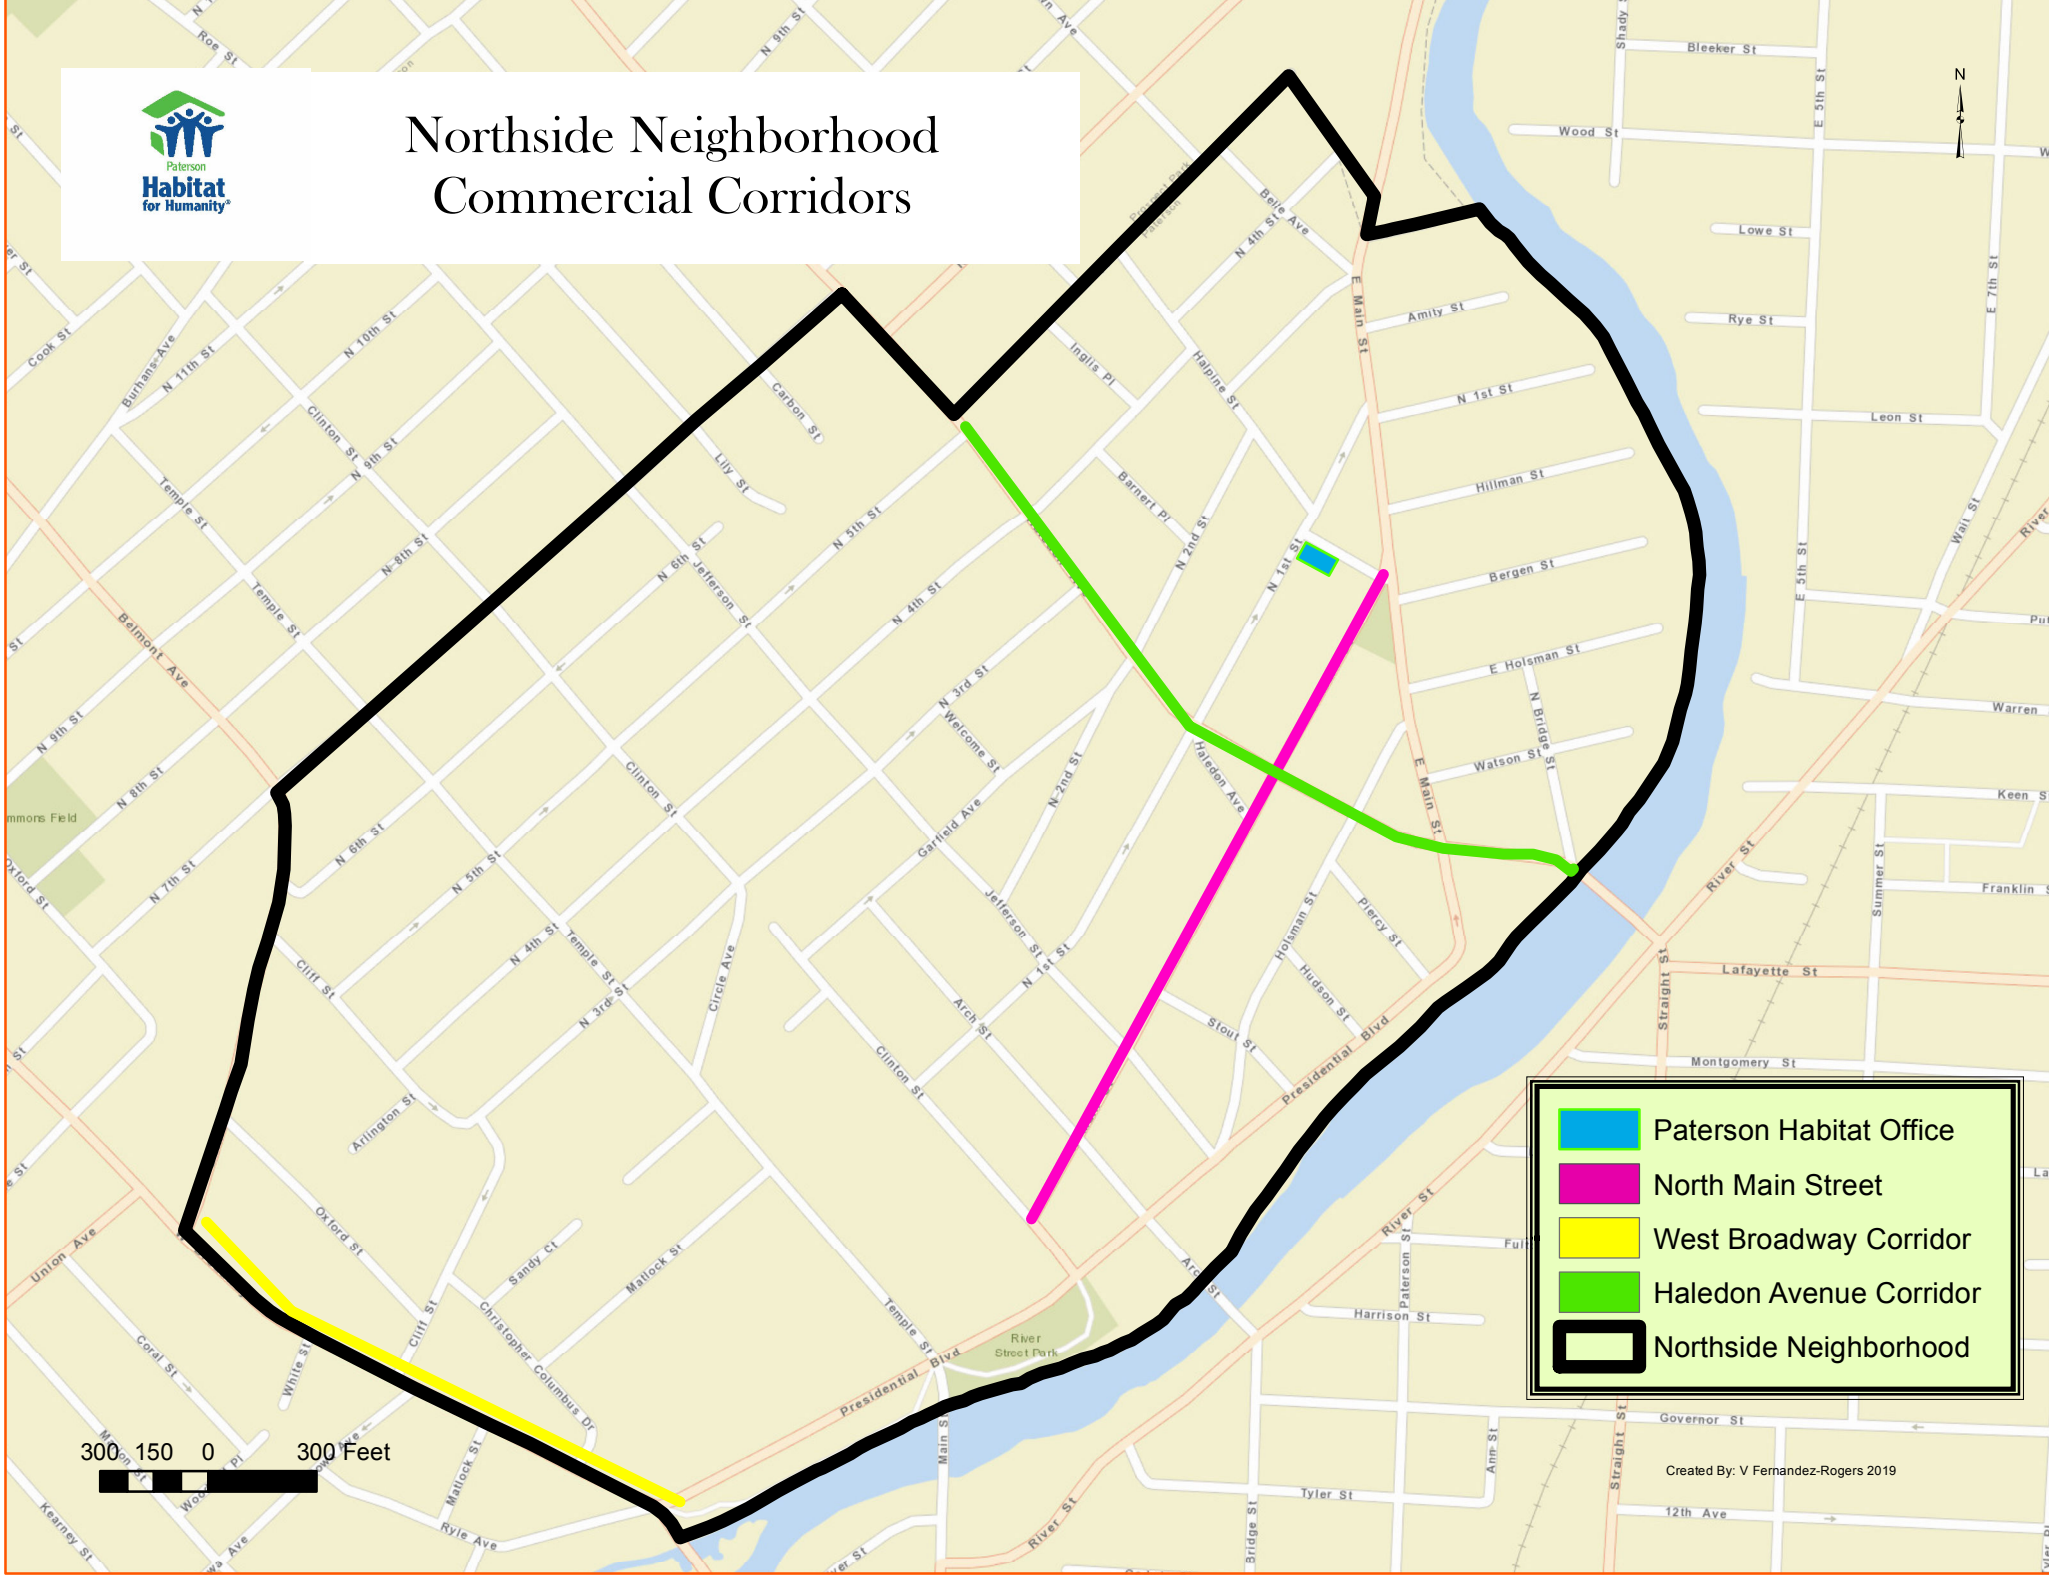

# Northside Neighborhood Commercial Corridors

- Paterson Habitat Office
- North Main Street
- West Broadway Corridor
- Haledon Avenue Corridor
- Northside Neighborhood

300 150 0 300 Feet

Created By: V Fernandez-Rogers 2019